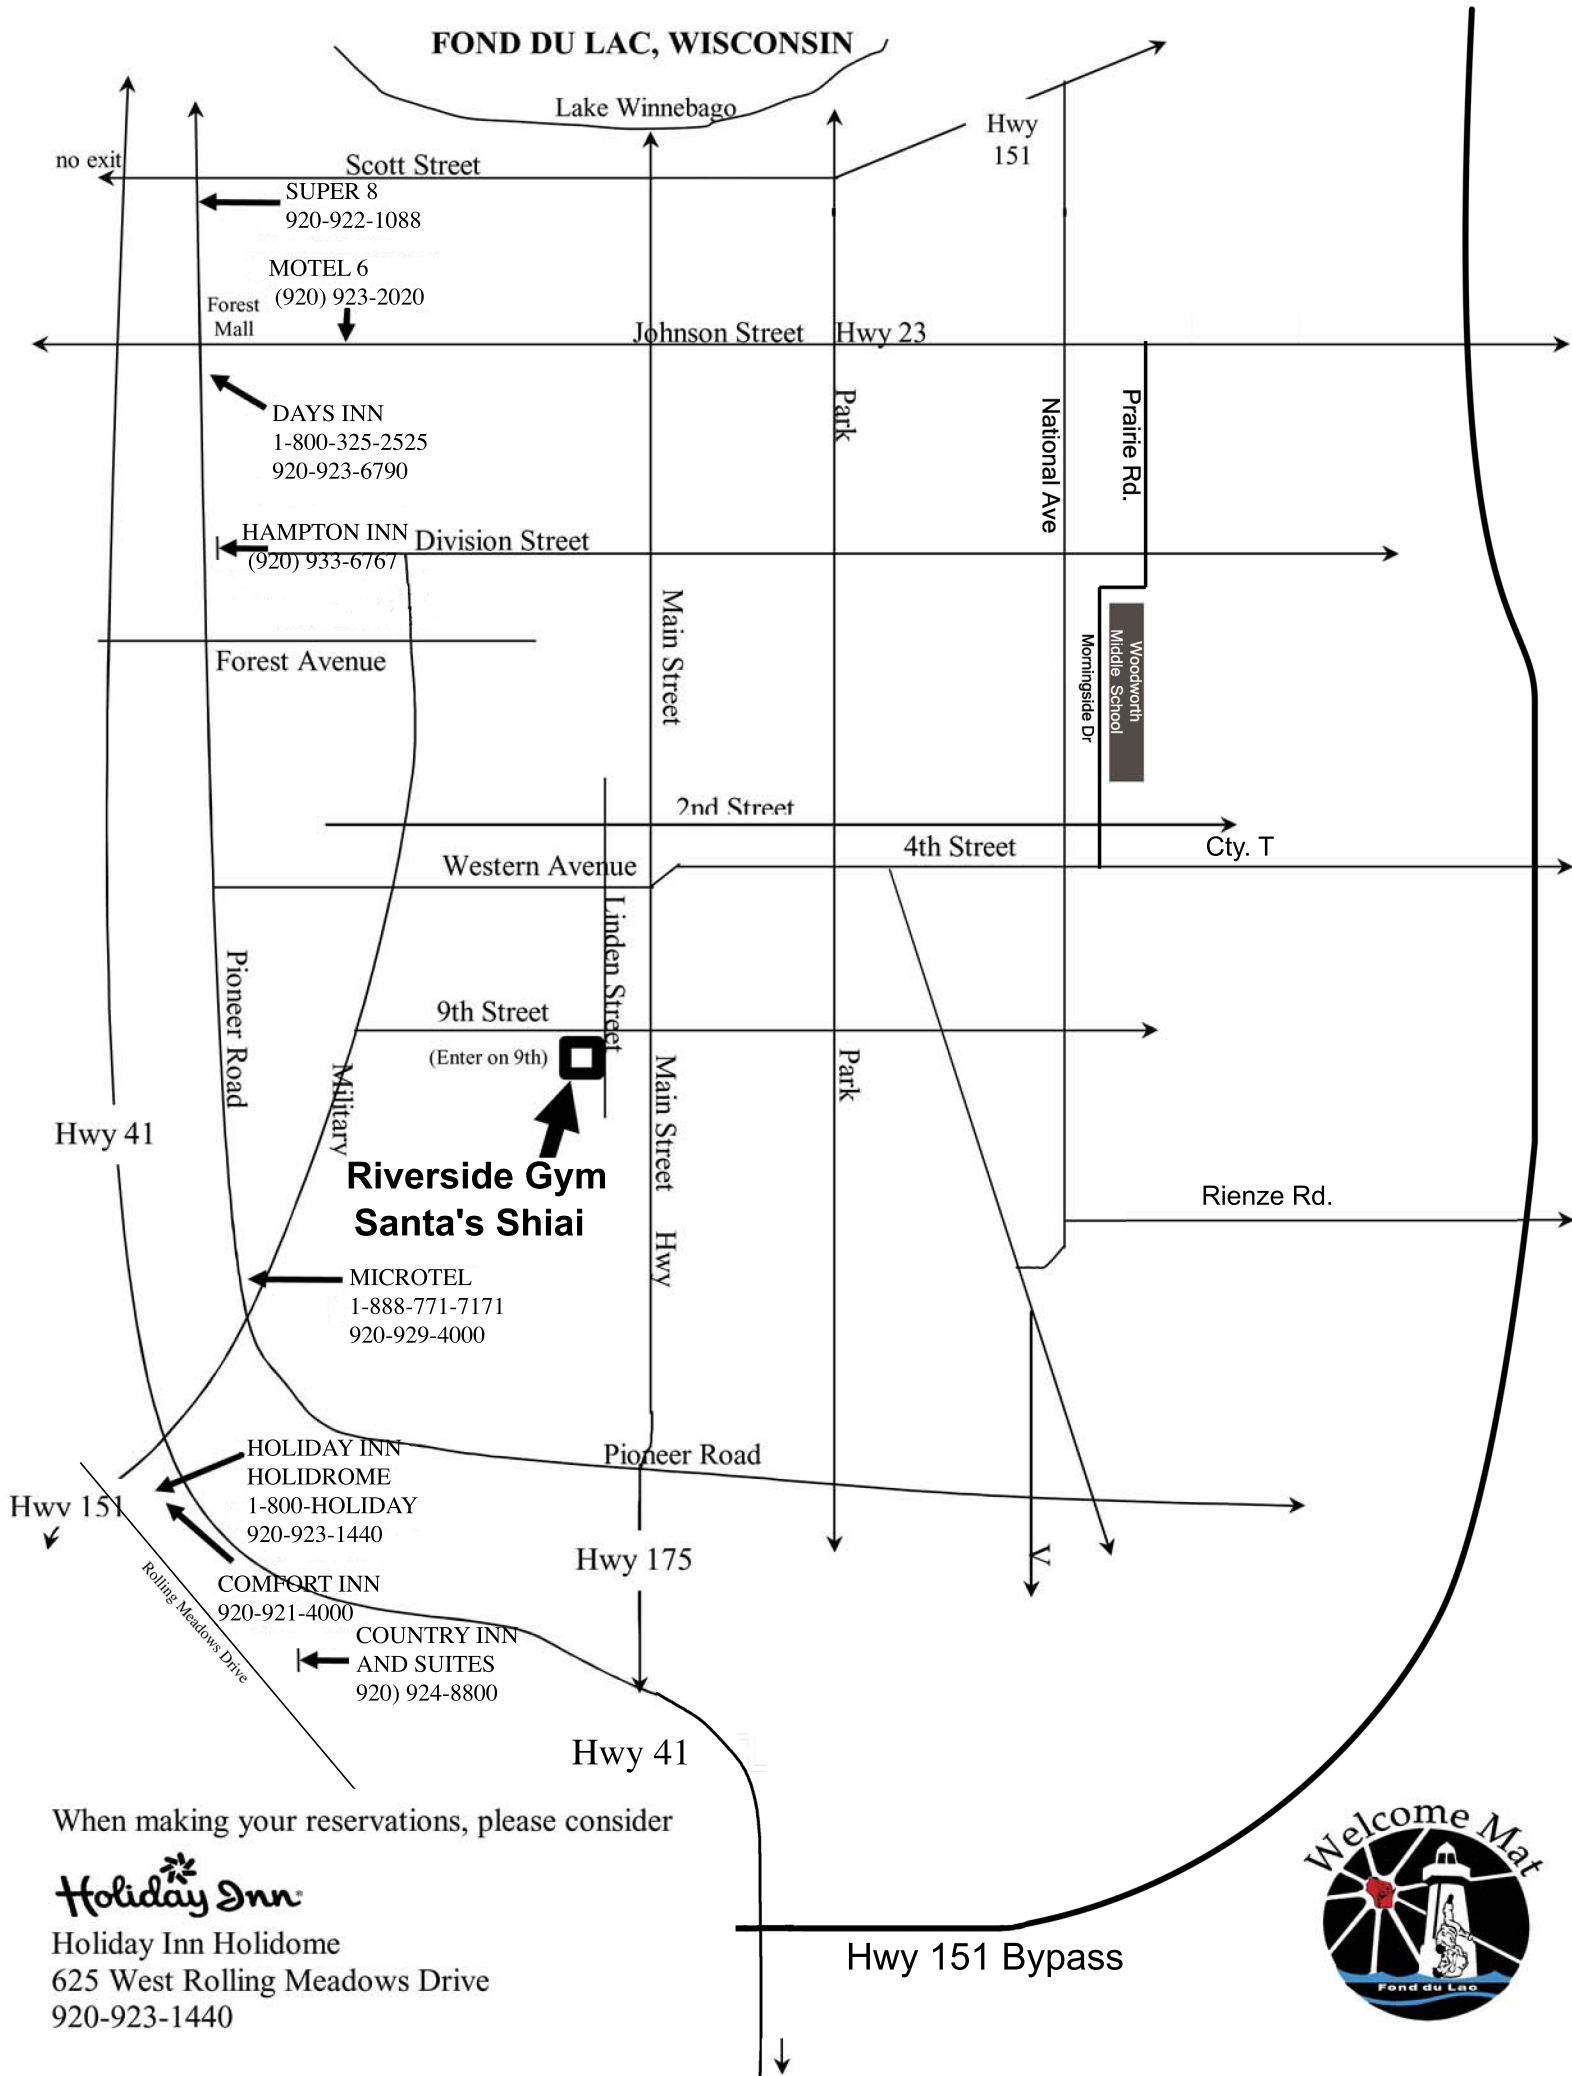

FOND DU LAC, WISCONSIN

**Riverside Gym  
Santa's Shiai**

When making your reservations, please consider

Holiday Inn Holidome  
625 West Rolling Meadows Drive  
920-923-1440

Hwy 151 Bypass